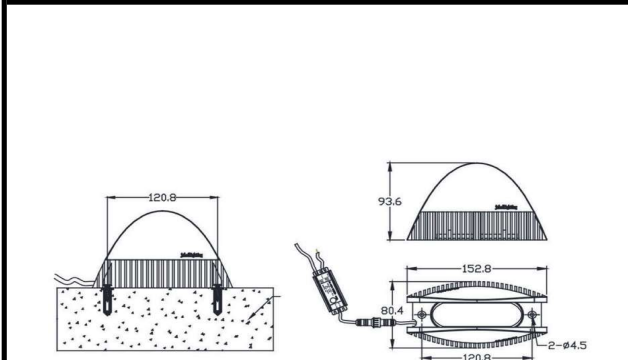

Sovitron Interior Pvt.Ltd.

Model Name	JAMYS-TL1 Trick Light / DL-OJS-TL1C-6
Description	Trick Light

Technical description	Image
-----------------------	-------

Dimension	L=120mm H=93.6mm
Frame	Aluminum die cast
Color Tempertaure	5700K
Power	6W
Total Luminous Flux	240 lm
Efficacy	40 lm/W
IP rating	66
Color Rendering	≥80
Mounting	Surface
Optics	Glass lens
Dimming	NON-Dimmable
Operating Voltage	AC220-240V
Standard Lifetime	L70 minimum at 50,000 burning hours

Dimension diagram

Remarks:-

Address: Plot #7 Saroorpur-Nangla Industrial Area,Ballabgharh-Sohna Road,Faridabad-121005
Email: info@sovitron.com